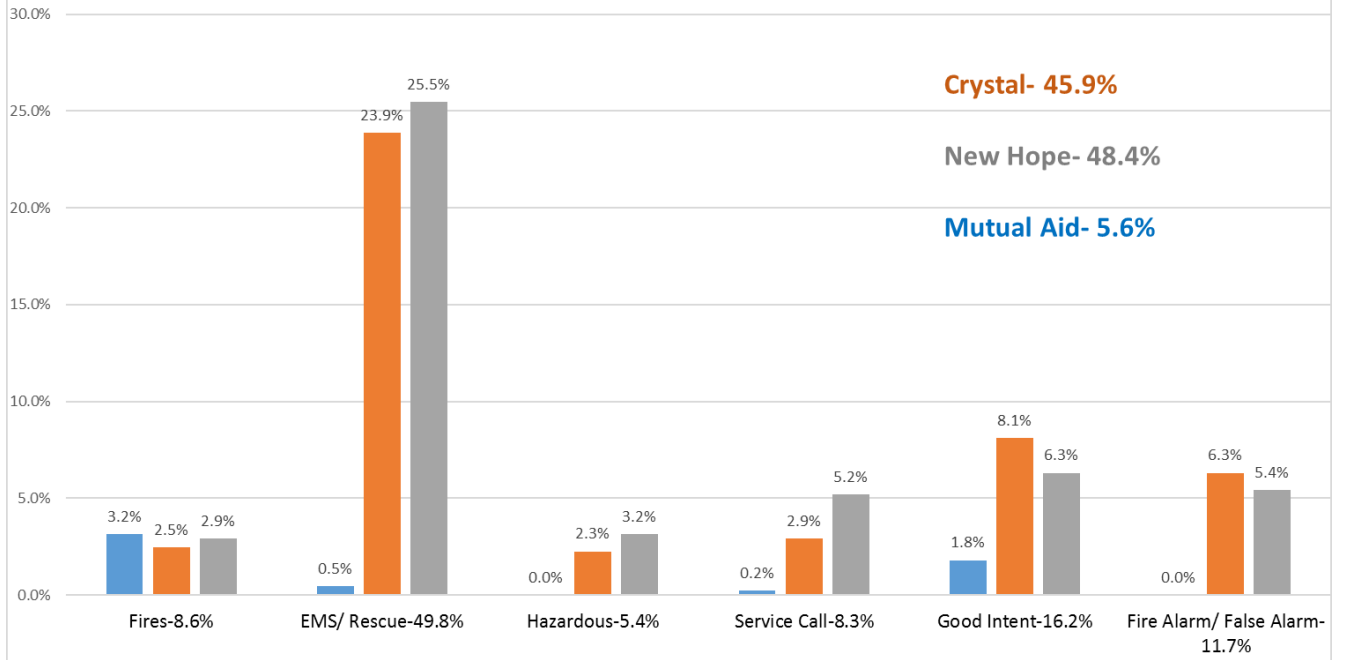

WMFRD 1st Quarter 2019 Incidents

WMFRD 1st Quarter 2019 Incidents = 444